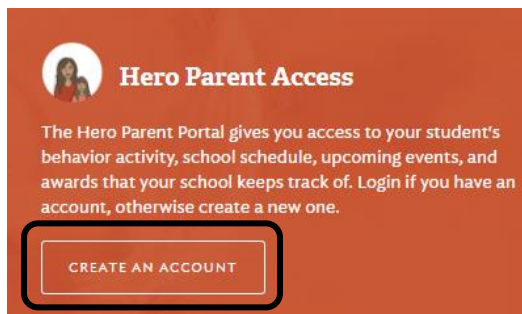

## Parent HERO Account Creation

Create an account online:

- 1) Go to <https://access.heropowered.com>
- 2) Select the "Parents" icon

- 3) Click "Create An Account"

- 4) Enter name, your email address, and choose a unique password. Click "CREATE USER."

The screenshot shows the 'Create Your Parent Account' form. It has a title, a paragraph of instructions, and a link to 'Login here'. Below are five input fields: 'First Name', 'Last Name', 'Email Address', 'Password', and 'Confirm Password'. At the bottom is a blue 'CREATE USER' button. The entire form is enclosed in a red border.

- 5) Click "Add Student"

6) Select "NO" for the question: Did your school provide you with a secure key to access Hero?"

A white rectangular box with a red border. At the top, the question "Did your school provide you with a secure key to access Hero?" is written in bold grey text. Below the question are three blue buttons with white text: "YES", "NO", and "DON'T KNOW". The "NO" button is highlighted with a black border.